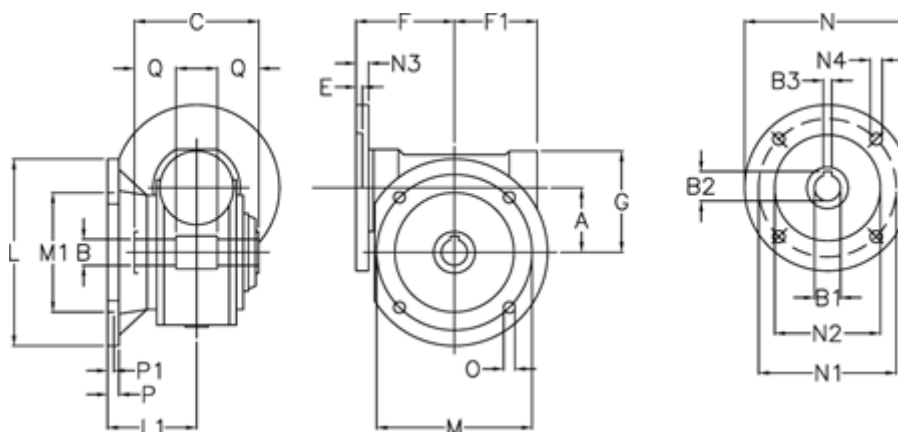

Article number: 3902185050540

Description: Worm gear
VF 185-FC1-50-100B5, without lubrication

Measures

A	= 185.4	F1	= 205	N2	= 180
B	= 60 H7	G	= 267	N3	= 16
B1	E7 = 28	L	= 400	N4	= 13
B2	= 31.3	L1	= 155.5	O	= 22
B3	H9 = 8	M	= 350	P	= 22
C	= 190	M1	= 280	P1	= 13
E	= 4	N	= 250	Q	= 65
F	= 217	N1	= 215		